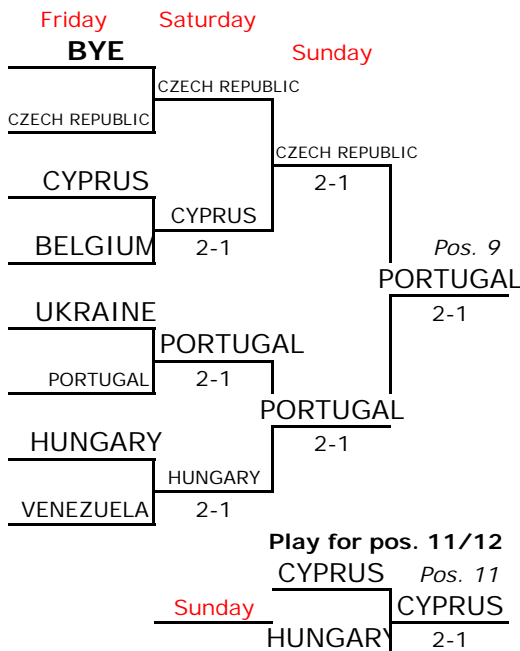

ITF BEACH TENNIS WORLD TEAM CHAMPIONSHIPS

MAIN DRAW

MAIN DRAW 2 (2nd Rd losers)

CONSOLATION 1 (Main Draw 1st Rd losers)

Moscow
2012

4 SEEDS

Seeding will be based on summary of top two men and two women per team

Losers will go in consolation draws on a knock-out basis

CONSOLATION 2 (Cons. 1st Rd losers)

FINAL STANDINGS

Winner	2nd	3rd	4th	5th	6th	7th	8th	9th	10th	11th	12th	13th	14th	15th	16th
ITA	BRA	FRA	RUS	SMR	GER	AUT	BUL	POR	CZE	CYP	HUN	BEL	VEN	UKR	