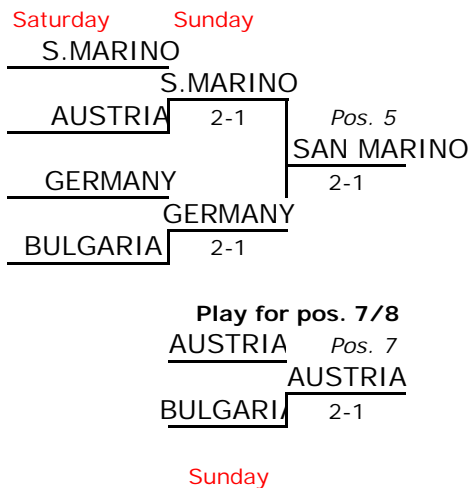

ITF BEACH TENNIS WORLD TEAM CHAMPIONSHIPS

MAIN DRAW

MAIN DRAW 2 (2nd Rd losers)

CONSOLATION 1 (Main Draw 1st Rd losers)

Moscow
2012

4 SEEDS

Seeding will be based on summary of top two men and two women per team

Losers will go in consolation draws on a knock-out basis

CONSOLATION 2 (Cons. 1st Rd losers)

FINAL STANDINGS

Winner	2nd	3rd	4th	5th	6th	7th	8th	9th	10th	11th	12th	13th	14th	15th	16th
ITA	BRA	FRA	RUS	SMR	GER	AUT	BUL	POR	CZE	CYP	HUN	BEL	VEN	UKR	