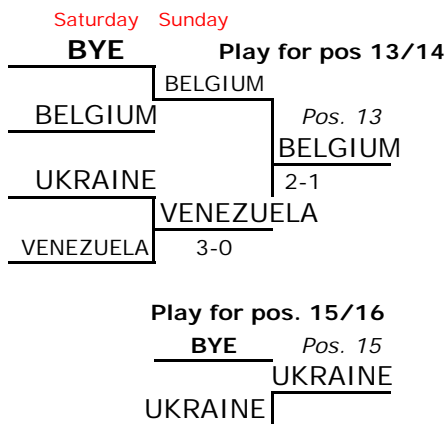

ITF BEACH TENNIS WORLD TEAM CHAMPIONSHIPS

MAIN DRAW

MAIN DRAW 2 (2nd Rd losers)

CONSOLATION 1 (Main Draw 1st Rd losers)

Moscow
2012

4 SEEDS

Seeding will be based on summary of top two men and two women per team

Losers will go in consolation draws on a knock-out basis

CONSOLATION 2 (Cons. 1st Rd losers)

FINAL STANDINGS

Winner	2nd	3rd	4th	5th	6th	7th	8th	9th	10th	11th	12th	13th	14th	15th	16th
ITA	BRA	FRA	RUS	SMR	GER	AUT	BUL	POR	CZE	CYP	HUN	BEL	VEN	UKR	