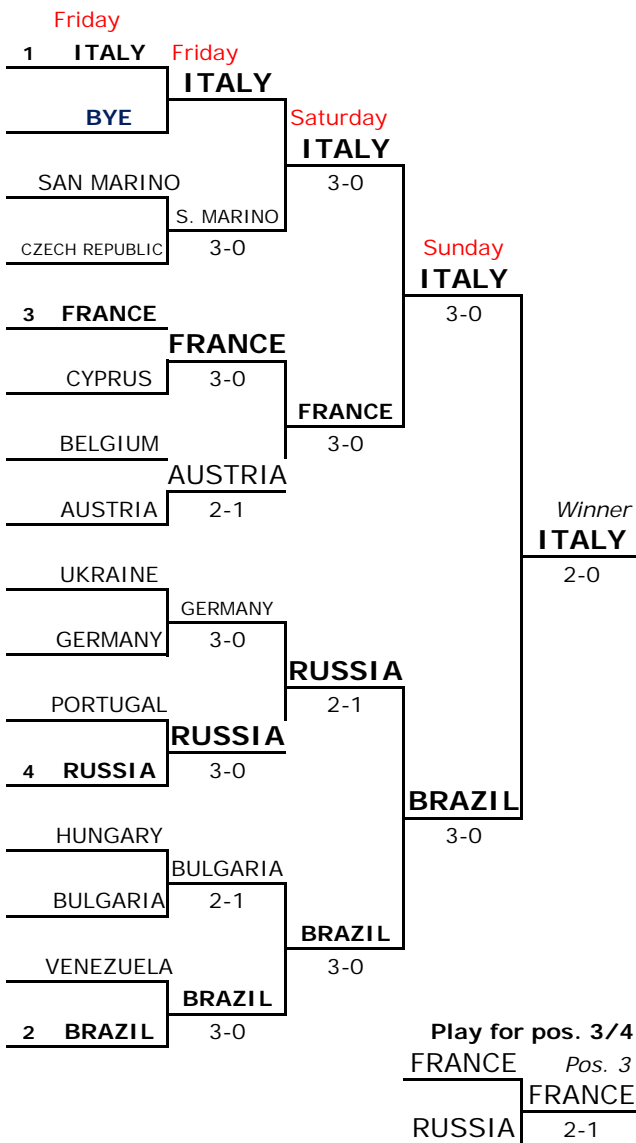

ITF BEACH TENNIS WORLD TEAM CHAMPIONSHIPS

MAIN DRAW

MAIN DRAW 2 (2nd Rd losers)

CONSOLATION 1 (Main Draw 1st Rd losers)

Moscow
2012

4 SEEDS

Seeding will be based on summary of top two men and two women per team

Losers will go in consolation draws on a knock-out basis

CONSOLATION 2 (Cons. 1st Rd losers)

FINAL STANDINGS

Winner	2nd	3rd	4th	5th	6th	7th	8th	9th	10th	11th	12th	13th	14th	15th	16th
ITA	BRA	FRA	RUS	SMR	GER	AUT	BUL	POR	CZE	CYP	HUN	BEL	VEN	UKR	